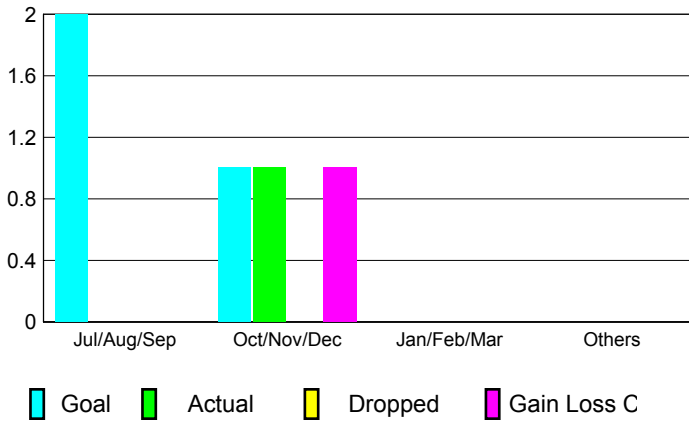

GMT: **KAMLESH JAIN**

Location: **INDIA**

GMT CA: **6**

**CLUBS**

Month	New Club Goal	Actual New Clubs	Actual Dropped Clubs	Gain/Loss of Clubs
<b>2012-2013</b>				
Jul/Aug/Sep	2	0	0	0
Oct/Nov/Dec	1	1	0	1
Jan/Feb/Mar	0	0	0	0
Apr/May/June	0	0	0	0
<b>Totals</b>	<b>3</b>	<b>1</b>	<b>0</b>	<b>1</b>

**Club Results 2012-2013**

Goal, New, Dropped, Gain/Loss

**YTD Status Quo Clubs 2012-2013**

Status Quo Clubs Compared to Status Quo Members

**Club Gain/Loss 2012-2013**

**MEMBERSHIP**

Month	Net Memb Goal	Actual New Memb	Actual Dropped Memb	Gain/Loss of Memb
<b>2012-2013</b>				
Jul/Aug/Sep	64	74	76	-2
Oct/Nov/Dec	32	110	24	86
Jan/Feb/Mar	30	53	25	28
Apr/May/June	30	64	169	-105
<b>Totals</b>	<b>156</b>	<b>301</b>	<b>294</b>	<b>7</b>