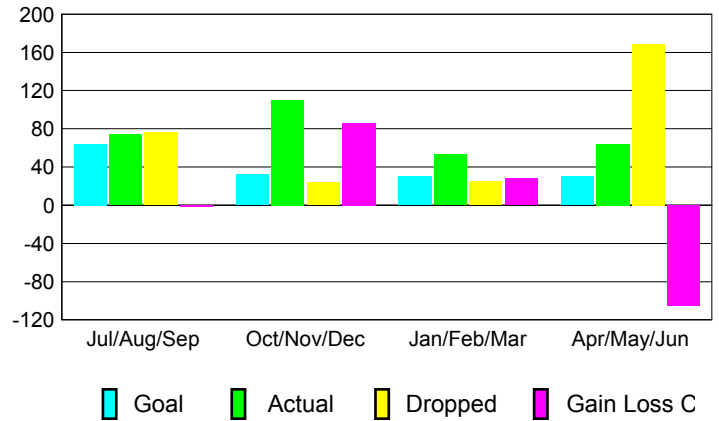

GMT: **KAMLESH JAIN**

Location: **INDIA**

GMT CA: **6**

**CLUBS**

Month	New Club Goal	Actual New Clubs	Actual Dropped Clubs	Gain/Loss of Clubs
<b>2012-2013</b>				
Jul/Aug/Sep	2	0	0	0
Oct/Nov/Dec	1	1	0	1
Jan/Feb/Mar	0	0	0	0
Apr/May/June	0	0	0	0
<b>Totals</b>	<b>3</b>	<b>1</b>	<b>0</b>	<b>1</b>

**Club Results 2012-2013**

Goal, New, Dropped, Gain/Loss

**YTD Status Quo Clubs 2012-2013**

Status Quo Clubs Compared to Status Quo Members

**Club Gain/Loss 2012-2013**

**MEMBERSHIP**

Month	Net Memb Goal	Actual New Memb	Actual Dropped Memb	Gain/Loss of Memb
<b>2012-2013</b>				
Jul/Aug/Sep	64	74	76	-2
Oct/Nov/Dec	32	110	24	86
Jan/Feb/Mar	30	53	25	28
Apr/May/June	30	64	169	-105
<b>Totals</b>	<b>156</b>	<b>301</b>	<b>294</b>	<b>7</b>

**Membership Results 2012-2013**

Goal, New, Dropped, Gain/Loss

**Gender Comparison 2012-2013**

**Membership Gain/Loss 2012-2013**