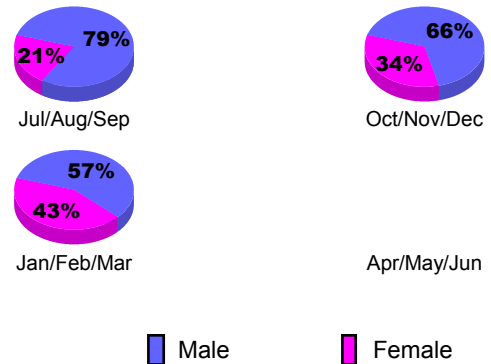

GMT: **KAMLESH JAIN**

Location: **INDIA**

GMT CA: **6**

**CLUBS**

Month	New Club Goal	Actual New Clubs	Actual Dropped Clubs	Gain/Loss of Clubs
<b>2012-2013</b>				
Jul/Aug/Sep	2	0	0	0
Oct/Nov/Dec	1	1	0	1
Jan/Feb/Mar	0	0	0	0
Apr/May/June	0	0	0	0
<b>Totals</b>	<b>3</b>	<b>1</b>	<b>0</b>	<b>1</b>

**Club Results 2012-2013**

Goal, New, Dropped, Gain/Loss

**YTD Status Quo Clubs 2012-2013**

Status Quo Clubs Compared to Status Quo Members

**Club Gain/Loss 2012-2013**

**MEMBERSHIP**

Month	Net Memb Goal	Actual New Memb	Actual Dropped Memb	Gain/Loss of Memb
<b>2012-2013</b>				
Jul/Aug/Sep	64	74	76	-2
Oct/Nov/Dec	32	110	24	86
Jan/Feb/Mar	30	53	25	28
Apr/May/June	30	64	169	-105
<b>Totals</b>	<b>156</b>	<b>301</b>	<b>294</b>	<b>7</b>

**Membership Results 2012-2013**

Goal, New, Dropped, Gain/Loss

**Gender Comparison 2012-2013**

**Membership Gain/Loss 2012-2013**